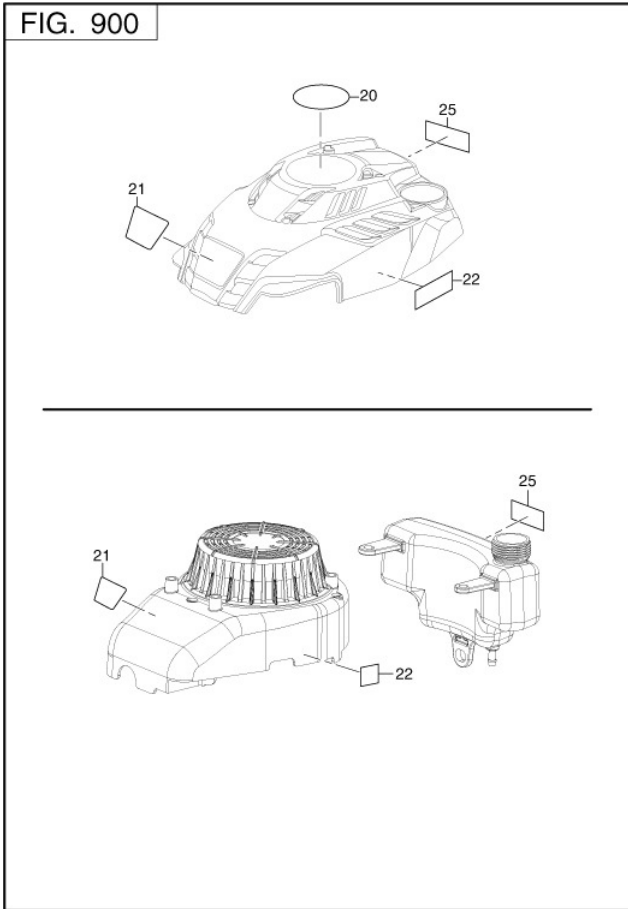

※RED: While supplies last ※YELLOW: Make-to-order Updated:2016/02/26

PDF English

EA190 SPEC.No

9 ACCESSORIES LABEL

EA190V7502I

FIG. 900

REF.	PART NUMBER	PART NAME	CODE NO.	QTY	REMARKS	INTI
20	88013Z02021000	TRADE MARK LABEL	-	1		
22	88025Z62021000	FUEL SWITCH LABEL	-	1		
25	88001Z02011000	WARNING LABEL	-	1		

EA190V

21F090000W00